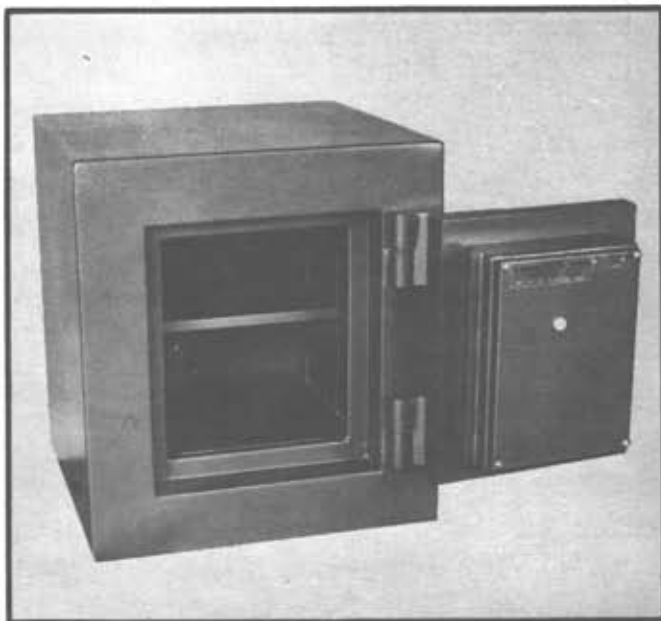

"The Cub"

Home & Office Safes

by Bischoff Security

"The Cub" Features:

- Budget Priced for Home & Office
- Easily Concealed
- Insurance Rated
- Fire Protection
- Burglary Rated
- Underwriters Laboratory Label TL15
- Relocking Devices
- 5" Door/4" Body
- 7 Sizes Available

"The Cub" Shown:

Interior 13x12x12
Exterior 20x18x19
Weight 650 lbs. With Adjustable Shelf

Bischoff

Bischoff Security U.S.A., Inc.

Distributed by: