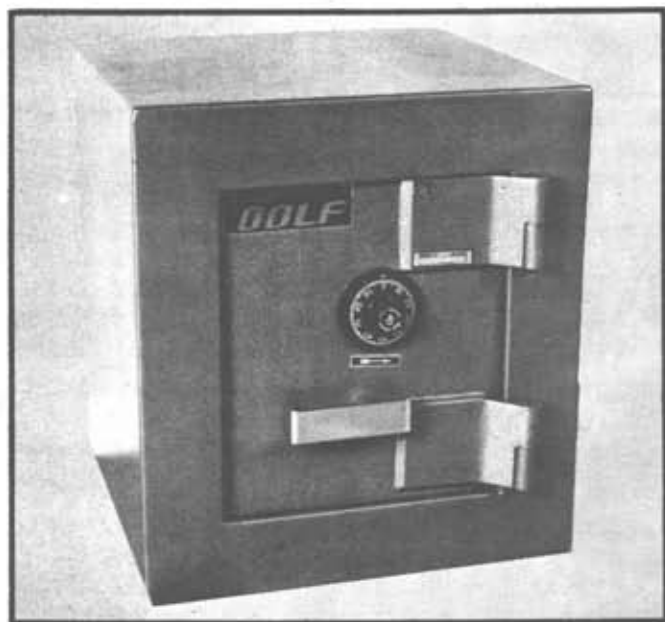

"The Cub"

Home & Office Safes

by Bischoff Security

"The Cub" Features:

- Budget Priced for Home & Office
- Easily Concealed
- Insurance Rated
- Fire Protection
- Burglary Rated
- Underwriters Laboratory Label TL15
- Relocking Devices
- 5" Door/4" Body
- 7 Sizes Available

"The Cub" Shown:

Interior 13x12x12
Exterior 20x18x19
Weight 650 lbs. With Adjustable Shelf

Bischoff

Bischoff Security U.S.A., Inc.

Distributed by: