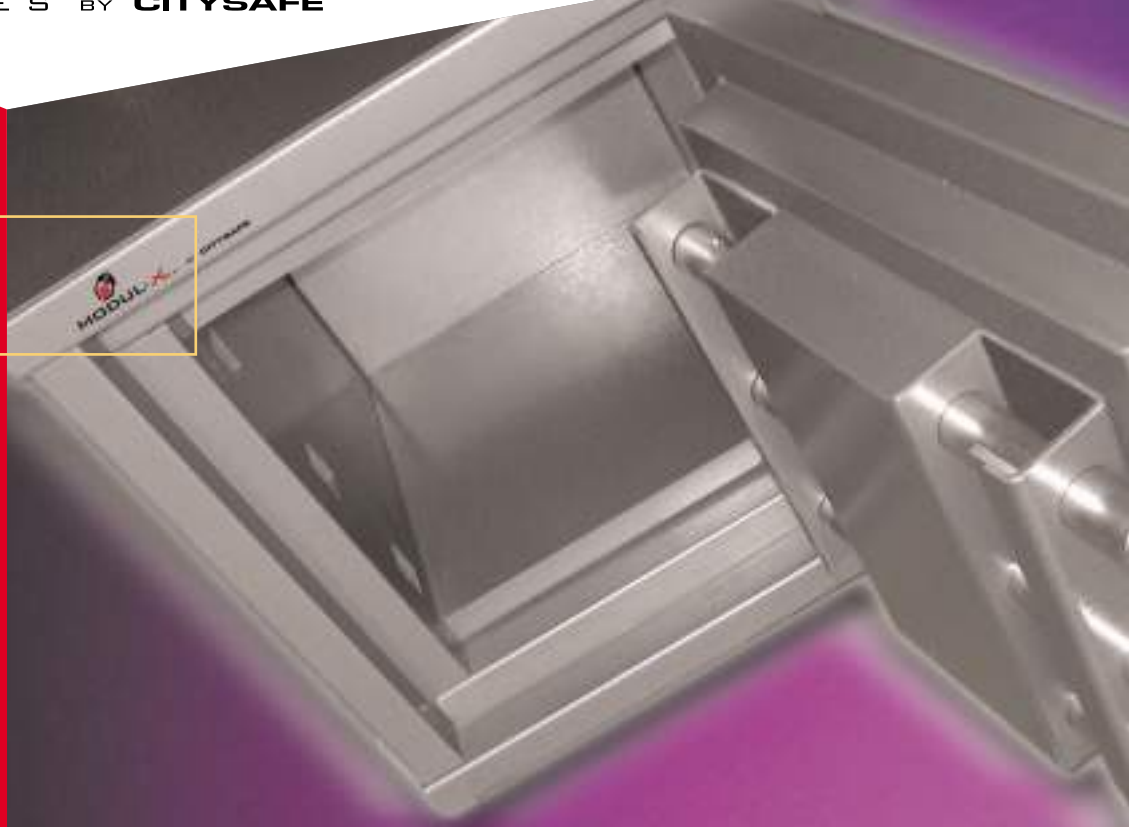

MODUL•X™

S E R I E S BY CITYSAFE

SERIES 1

The MODUL•X Series 1 offers the most compact design for this series. These base units are completely expandable, as are all of the MODUL•X Series, and offer an affordable investment. This series was designed for use as either high value jewelers safes or professional quality safes for real protection of valuables within the home.

x•treme

protection and affordability

CITYSAFE has created the MODUL•X Series 1 to offer the most x•treme protection along with affordability. The Series 1 vault is designed to provide assured protection for your valuables. Your heirlooms, works of art, documents and records are protected for future generations.

The Series 1 also offers the ultimate protection for high value jewelers. Typical safes are not designed to withstand what the MODUL•X can handle. This technology keeps criminals and fire on the outside, where they belong. All MODUL•X Series 1, 2 and 3 are expandable and UL rated, making an affordable investment even more valuable.

MODUL•X SERIES 1 Features and Benefits:

- Modular Bolt Together Panels for Ease Of Delivery
- New High Strength Metal and Ceramic-like Katrix Barrier
- Durable Exterior Finish
- Large Vault-Door Quality Multiple Locking Bolts
- Concealed Variable Position Electronic Locking
- Total Assembled Weight Beyond Anything Burglars Can Carry Out
- Engineered Parts Such As Hinges Are Easily Replaceable
- Tempered Armor Glass Activated Multiple Relockers
- Easy Assembly Requiring Minimal Hand Tools
- Extremely Secure As Tested By UL
- Virtually Impenetrable As Proven In The Metropolitan Area
- Recognized By Lloyds Of London And Chubb Insurance
- Available In Non-Rated, UL TL 30, UL TL 30x6, and Jewelry Tool And Torch Resistant Grade