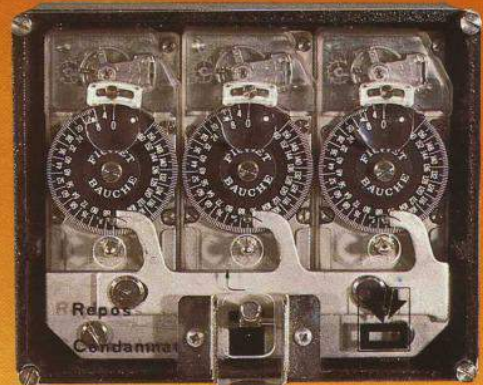

GC 68 BANKERS QUALITY SAFES

WALLS

All the walls of these safes have a **total thickness of 153 mm (6")** and are formed of a complex material called "Complexe GC", which adds Volcanite-two to the traditional and well-proven protection of Fichet-Bauché safes in an overlapping structure which increases the difficulties confronting the burglar.

DOOR

The door has a total thickness of 216 mm (8 1/2"), giving an **actual protective thickness of 153 mm (6")**, which is further reinforced in comparison with the walls, particularly in front of the locking and combination mechanisms.

It is mounted on external pivots, which enable it to be opened through 180°.

LOCKING

The principal locking mechanism is an "NS" pump lock. This high security lock is operated by a short key. It is linked to our "Monocommande" combination lock, which offers a total of **63 million real and different possible combinations**, thus ensuring that the secret of the lock is kept. These two mechanisms are protected by the whole of the door's defences.

The three largest models can also be fitted with a **time lock** with three chronometers, which allows the safe door to be immobilised for a period determined by the user; this may be as long as **160 hours**.