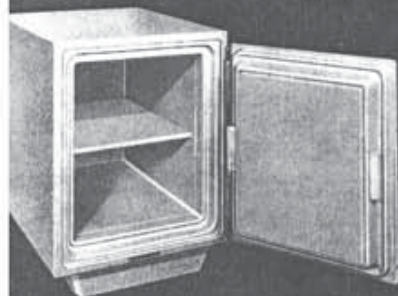

HERRING-HALL-MARVIN TREASUREGARD SAFES

Record protection for the individual office or home. Small in size, yet featuring the protective qualities of a big safe. Offers protection for records for those operating business out of the home. Safe is listed by Underwriters' Laboratories for one hour "C" label.

MODEL 1313C

Two box drawers, one with key lock, is standard with this model.

MODEL 1318C

One box drawer with key lock and divider shelf is standard with this model.

MODEL 1395C

Plain Divider shelf is standard with this model.

MODEL NO.	INSIDE DIMENSIONS			OUTSIDE DIMENSIONS		
	High	Wide	Deep	High	Wide	Deep
1395-C	16"	13 ¹ / ₈ "	9 ¹ / ₂ "	23 ³ / ₈ "	17 ³ / ₄ "	14 ³ / ₄ "
1313-C	16"	13 ¹ / ₈ "	13"	23 ³ / ₈ "	17 ³ / ₄ "	18 ³ / ₄ "
1318-C	16"	13 ¹ / ₈ "	18 ¹ / ₂ "	23 ³ / ₈ "	17 ³ / ₄ "	23 ³ / ₄ "