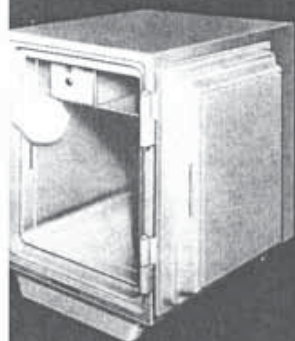

HERRING-HALL-MARVIN TREASUREGARD SAFES

Record protection for the individual office or home. Small in size, yet featuring the protective qualities of a big safe. Offers protection for records for those operating business out of the home. Safe is listed by Underwriters' Laboratories for one hour "C" label.

MODEL 1313C

Two box drawers, one with key lock, is standard with this model.

MODEL 1318C

One box drawer with key lock and divider shelf is standard with this model.

MODEL 1395C

Plain Divider shelf is standard with this model.

MODEL NO.	INSIDE DIMENSIONS			OUTSIDE DIMENSIONS		
	High	Wide	Deep	High	Wide	Deep
1395-C	16"	13 ¹ / ₈ "	9 ¹ / ₂ "	23 ³ / ₈ "	17 ³ / ₄ "	14 ³ / ₄ "
1313-C	16"	13 ¹ / ₈ "	13"	23 ³ / ₈ "	17 ³ / ₄ "	18 ³ / ₄ "
1318-C	16"	13 ¹ / ₈ "	18 ¹ / ₂ "	23 ³ / ₈ "	17 ³ / ₄ "	23 ³ / ₄ "