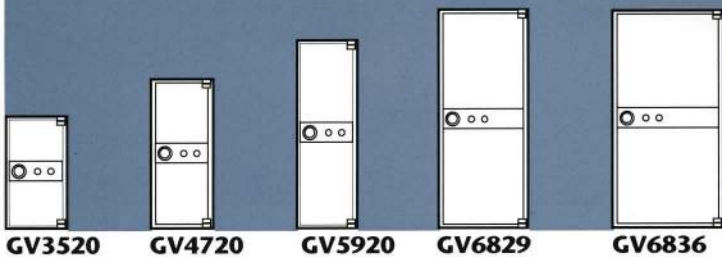

International GemVault TRTL 30x6

MODEL	Internal Diameter/In.			External Diameter/In.			Capacity	Door	Body	Total	No. of
	H	W	D	H	W	D*	Cu. Ft.	Lbs.	Lbs.	Lbs.	Shelves
GV3520	35	20	20	46	31	34½	8.5	725	2175	2900	2
GV4720	47	20	20	58	31	34½	11.4	975	2925	3900	3
GV5920	59	20	20	70	31	34½	14.3	1050	3150	4200	4
GV6829	68	29	18	79	40	32	20.25	1295	3885	5180	4
GV6836	68	36	26	79	47	38½	35.4	1705	5115	6820	5

*Add 2½" to depth for handle & hinges

We reserve the right to alter any specifications or make any improvements without prior notice.

Door Swing Dimensions

MODEL	Door Swings		
	A	B	C
GV3520	20	62	55½
GV4720	20	62	55½
GV5920	20	62	55½
GV6829	29	69	74
GV6836	36	84½	88½

Distributed By:

EMPIRE SAFE

6 EAST 39th STREET, NEW YORK, N.Y. 10016

(212) 684-2255

FAX: (212) 684-5550

The International GemVault has been Laboratory tested to meet or exceed the following labels: