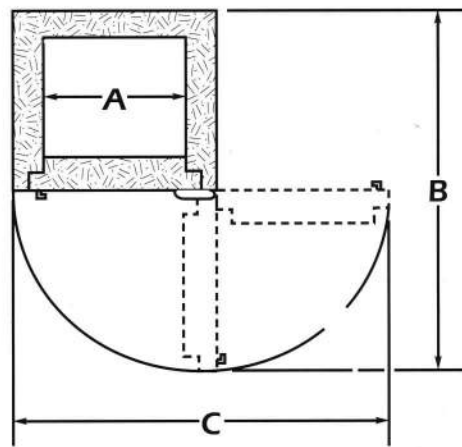

International GemVault TRTL 30x6

MODEL	Internal Diameter/In.			External Diameter/In.			Capacity	Door	Body	Total	No. of
	H	W	D	H	W	D*	Cu. Ft.	Lbs.	Lbs.	Lbs.	Shelves
GV3520	35	20	20	46	31	34½	8.5	725	2175	2900	2
GV4720	47	20	20	58	31	34½	11.4	975	2925	3900	3
GV5920	59	20	20	70	31	34½	14.3	1050	3150	4200	4
GV6829	68	29	18	79	40	32	20.25	1295	3885	5180	4
GV6836	68	36	26	79	47	38½	35.4	1705	5115	6820	5

*Add 2½" to depth for handle & hinges

We reserve the right to alter any specifications or make any improvements without prior notice.

Door Swing Dimensions

MODEL	Door Swings		
	A	B	C
GV3520	20	62	55½
GV4720	20	62	55½
GV5920	20	62	55½
GV6829	29	69	74
GV6836	36	84½	88½