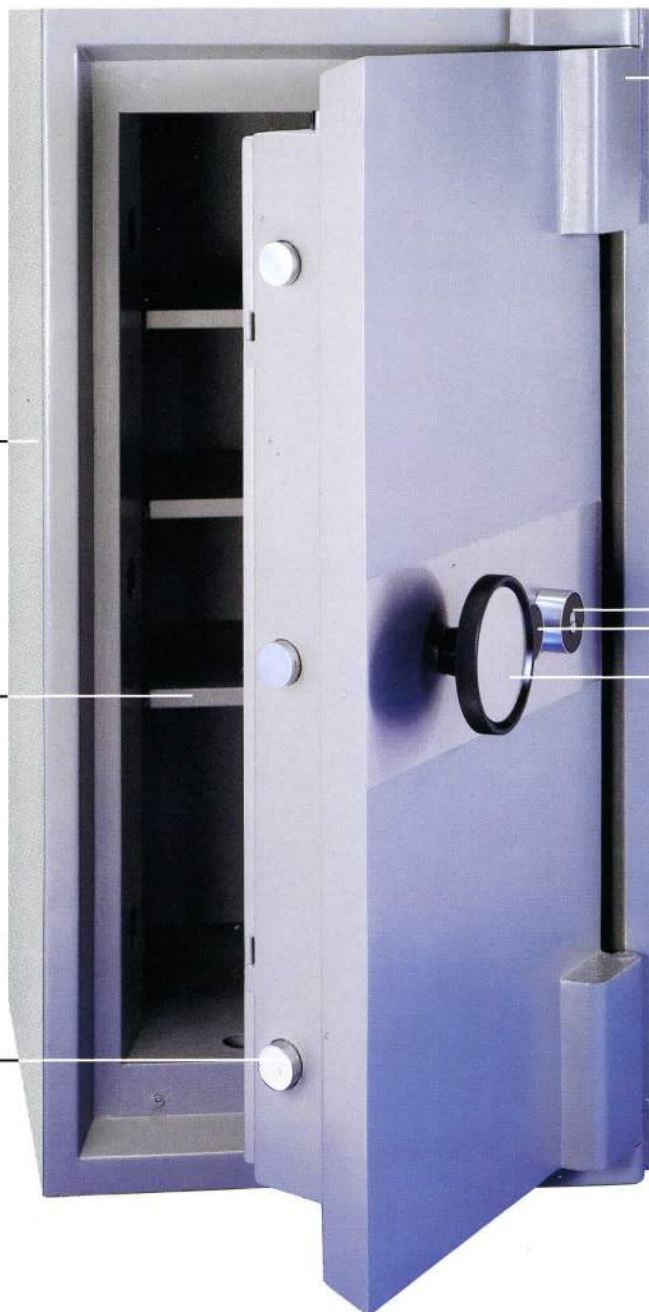

International GemVault TRTL 30x6

Six-Sided Protection plus Fire Protection

Alloy Construction All Six Sides

The massive 8½" thick door and 5" thick body contain a solid layer of aluminum with corundum and copper inclusions behind a massive high density barrier material incorporating carbon fiber and other anti-penetration materials

Adjustable Shelves

A convenient arrangement of adjustable shelves is provided with each safe. Lockable compartments are optional.

Massive 4-way Active Boltwork

The four-way moving boltwork engages both vertically and horizontally into the protective casting of the body. The bolts are an impressive 2" in diameter.

Adjustable Ball Bearing Hinges

Fiber-Optic Protection Over Keylock

The most vulnerable point of entry for fiberoptics is through the keyhole which is protected by an anti-fiberoptic keyhole cover lock.

U.L. Approved Combination Lock

The International GemVault TRTL-30x6 is the outcome of over 75 years of concentrated research and development by one of the world's major safe and vault manufacturers of high-security safes and vaults since 1912. The GemVault TRTL-30x6 incorporates many of the same design features found on safes costing much more. One of the most unique features that has been incorporated in this safe is the anti-fiberoptic keyhole cover lock, which prevents burglars from inserting fiberoptic devices into the keyhole.